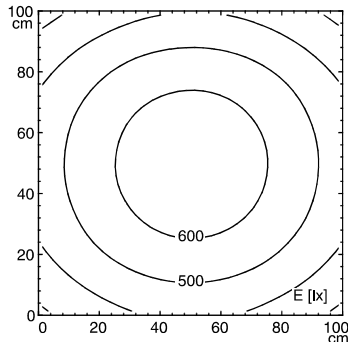

- design**
- fastening**
- dimension**
- special features**

- 36 x LED
- neutral white, 4600-5400 K
- Color Rendering Index (CRI)=85
- without
- 18-30 V; DC
- approx. 18 W
- IP 67
- III
- switchable
- without switch
- anodized aluminum
- screen, clear
- approx. 4.18lb (1.9 kg)
- built-in plug
- M12 Series 713
- mounted version
- L-angle, clamp
- A=22.24" (565 mm)
- Power equipment

M12

illuminance

measuring conditions: d=100cm

Em: 506 lx
Emax: 662 lx
Emin: 311 lx

luminous intensity