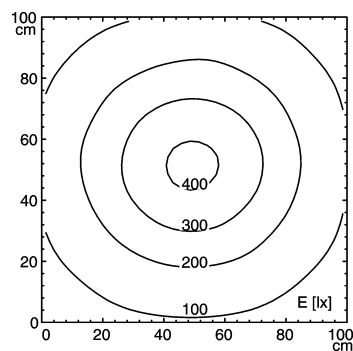

light strip

SLIM LED - LIQ 12

FITTED WITH	12 x Light-emitting diode ,3 W
WORK EQUIPMENT	without
CONNECTED LOAD	22-29 V, DC
POWER CONSUMPTION	approx. 8 W
SYSTEM OF PROTECTION	IP 67
CLASS OF PROTECTION	III
USAGE	without switch
LUMINAIRE BODY	
MATERIAL	aluminium/plastic
SURFACE	anodised
COLOUR LUMINAIRE BODY	aluminium coloured anodised
LAMP COVER	potting, clear
MAINS LEAD	approx. 3.0 m, with free stranded wires
DESIGN	mounted version
FASTENING	screws
TOTAL LENGTH	336 mm

ARTICLE NO. 112545011-00011129

E_{min}: 59 lx
E_m: 191 lx
E_{max}: 411 lx

measuring conditions: d=50cm