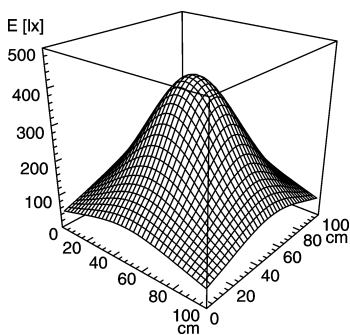

light strip

SLIM LED - LIQ 12

FITTED WITH	12 x Light-emitting diode ,3 W
WORK EQUIPMENT	without
CONNECTED LOAD	22-29 V, DC
POWER CONSUMPTION	approx. 8 W
SYSTEM OF PROTECTION	IP 67
CLASS OF PROTECTION	III
USAGE	without switch
LUMINAIRE BODY	
MATERIAL	aluminium/plastic
SURFACE	anodised
COLOUR LUMINAIRE BODY	aluminium coloured anodised
LAMP COVER	potting, clear
MAINS LEAD	approx. 3.0 m, with free stranded wires
DESIGN	mounted version
FASTENING	screws
TOTAL LENGTH	336 mm

ARTICLE NO. 112545011-00011129

E_{min}: 59 lx
E_m: 191 lx
E_{max}: 411 lx

measuring conditions: d=50cm