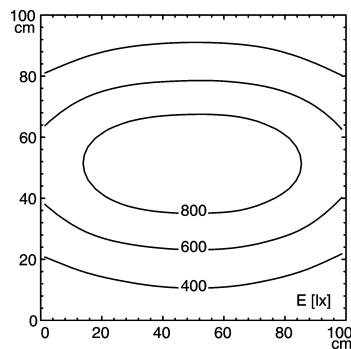

light strip

#112545004-00011136

SLIM LED - LIQ 48

connected load
 fitted with
 work equipment
 mains lead
 design
 luminaire body
 material
 surface
 fastening
 power consumption
 usage
 lamp cover
 system of protection
 class of protection
 colour luminaire body
 total length
 max ambient temperature

22-29 V; DC
 48 x Light-emitting diode
 without
 approx. 3.0 m (10 ft) ; with free stranded wires
 mounted version

 aluminium/plastic
 anodised
 screws
 approx. 29 W
 without switch
 acrylic clear
 IP 67
 III
 aluminium colored anodised
 1176 mm (46.3")
 25C (77F)

E_{min}: 240 lx
 E_m: 578 lx
 E_{max}: 946 lx

measuring conditions: d=50cm