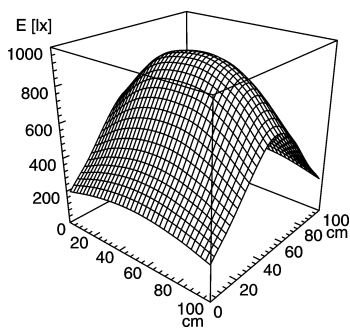

light strip

#112545004-00011136

SLIM LED - LIQ 48

connected load
 fitted with
 work equipment
 mains lead
 design
 luminaire body
 material
 surface
 fastening
 power consumption
 usage
 lamp cover
 system of protection
 class of protection
 colour luminaire body
 total length
 max ambient temperature

22-29 V; DC
 48 x Light-emitting diode
 without
 approx. 3.0 m (10 ft) ; with free stranded wires
 mounted version

 aluminium/plastic
 anodised
 screws
 approx. 29 W
 without switch
 acrylic clear
 IP 67
 III
 aluminium colored anodised
 1176 mm (46.3")
 25C (77F)

E_{min}: 240 lx
 E_m: 578 lx
 E_{max}: 946 lx

measuring conditions: d=50cm