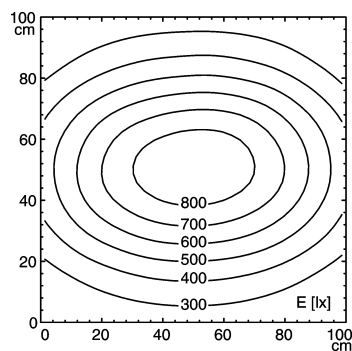

light strip

#112545003-00011133

SLIM LED - LIQ 36

connected load
 fitted with
 work equipment
 mains lead
 design
 luminaire body
 material
 surface
 fastening
 power consumption
 usage
 lamp cover
 system of protection
 class of protection
 colour luminaire body
 total length
 max ambient temperature

22-29 V; DC
 36 x Light-emitting diode
 without
 approx. 3.0 m (10 ft) ; with free stranded wires
 mounted version

 aluminium/plastic
 anodised
 screws
 approx. 22 W
 without switch
 acrylic clear
 IP 67
 III
 aluminium colored anodised
 896 mm (35.3")
 25C (77F)

E_{min}: 190 lx
 E_m: 491 lx
 E_{max}: 872 lx

measuring conditions: d=50cm