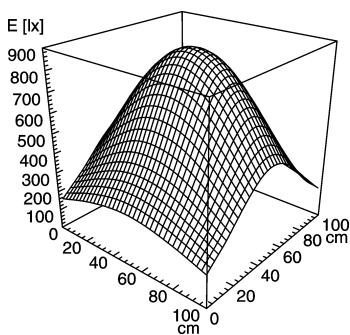

light strip

#112545003-00011133

SLIM LED - LIQ 36

connected load
 fitted with
 work equipment
 mains lead
 design
 luminaire body
 material
 surface
 fastening
 power consumption
 usage
 lamp cover
 system of protection
 class of protection
 colour luminaire body
 total length
 max ambient temperature

22-29 V; DC
 36 x Light-emitting diode
 without
 approx. 3.0 m (10 ft) ; with free stranded wires
 mounted version

 aluminium/plastic
 anodised
 screws
 approx. 22 W
 without switch
 acrylic clear
 IP 67
 III
 aluminium colored anodised
 896 mm (35.3")
 25C (77F)

E_{min}: 190 lx
 E_m: 491 lx
 E_{max}: 872 lx

measuring conditions: d=50cm