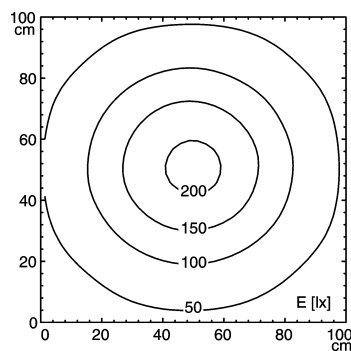

light strip

#112544005-00011100

SLIM LED - LIQ 6

connected load  
 fitted with  
 work equipment  
 mains lead  
 design  
 luminaire body  
 material  
 surface  
 weight (net)  
 fastening  
 power consumption  
 usage  
 lamp cover  
 system of protection  
 class of protection  
 colour luminaire body  
 total length  
 special features  
 max ambient temperature

22-29 V; DC  
 6 x Light-emitting diode  
 without  
 approx. 3.0 m (10 ft) ; with free stranded wires  
 mounted version  
  
 aluminium/plastic  
 anodised  
 approx. 0,2 kg  
 screws  
 approx. 4 W  
 without switch  
 Acrylic satine  
 IP 67  
 III  
 aluminium colored anodised  
 196 mm (7.7")  
 direction of beam +/- 45° adjustable  
 25C (77F)

E<sub>min</sub>: 24 lx  
 E<sub>m</sub>: 89 lx  
 E<sub>max</sub>: 206 lx

measuring conditions: d=50cm