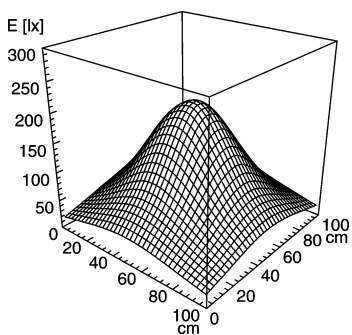

light strip

#112544005-00011100

SLIM LED - LIQ 6

connected load  
 fitted with  
 work equipment  
 mains lead  
 design  
 luminaire body  
 material  
 surface  
 weight (net)  
 fastening  
 power consumption  
 usage  
 lamp cover  
 system of protection  
 class of protection  
 colour luminaire body  
 total length  
 special features  
 max ambient temperature

22-29 V; DC  
 6 x Light-emitting diode  
 without  
 approx. 3.0 m (10 ft) ; with free stranded wires  
 mounted version  
  
 aluminium/plastic  
 anodised  
 approx. 0,2 kg  
 screws  
 approx. 4 W  
 without switch  
 Acrylic satine  
 IP 67  
 III  
 aluminium colored anodised  
 196 mm (7.7")  
 direction of beam +/- 45° adjustable  
 25C (77F)

E<sub>min</sub>: 24 lx  
 E<sub>m</sub>: 89 lx  
 E<sub>max</sub>: 206 lx

measuring conditions: d=50cm