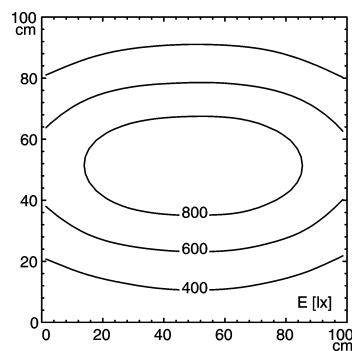

light strip

#112544004-00011084

SLIM LED - LIQ 48

connected load
 fitted with
 work equipment
 mains lead
 design
 luminaire body
 material
 surface
 weight (net)
 fastening
 power consumption
 usage
 lamp cover
 system of protection
 class of protection
 colour luminaire body
 total length
 special features
 max ambient temperature

22-29V DC
 48 x Light-emitting diode
 without
 approx. 3.0 m (10 ft) ; with free stranded wires
 mounted version

 aluminium/plastic
 anodised
 approx. 1,0 kg
 screws
 approx. 29 W
 without switch
 acrylic clear
 IP67
 III
 aluminum colored anodized
 1176 mm (46.3")
 direction of beam +/- 45° adjustable
 25C (77F)

E_{min}: 240 lx
 E_m: 578 lx
 E_{max}: 946 lx

measuring conditions: d=50cm