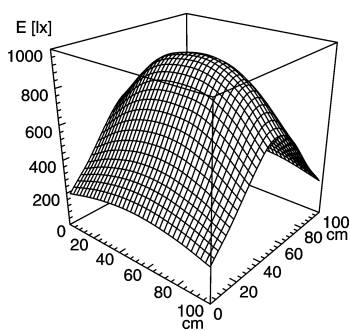

light strip

#112544004-00011084

SLIM LED - LIQ 48

connected load
 fitted with
 work equipment
 mains lead
 design
 luminaire body
 material
 surface
 weight (net)
 fastening
 power consumption
 usage
 lamp cover
 system of protection
 class of protection
 colour luminaire body
 total length
 special features
 max ambient temperature

22-29V DC
 48 x Light-emitting diode
 without
 approx. 3.0 m (10 ft) ; with free stranded wires
 mounted version

 aluminium/plastic
 anodised
 approx. 1,0 kg
 screws
 approx. 29 W
 without switch
 acrylic clear
 IP67
 III
 aluminum colored anodized
 1176 mm (46.3")
 direction of beam +/- 45° adjustable
 25C (77F)

E_{min}: 240 lx
 E_m: 578 lx
 E_{max}: 946 lx

measuring conditions: d=50cm