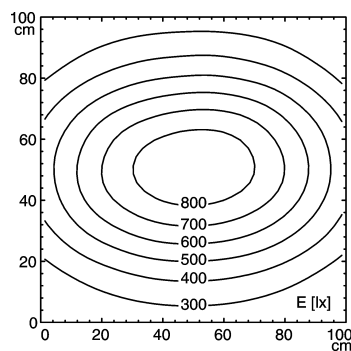

light strip

#112544003-00011083

SLIM LED - LIQ 36

connected load  
 fitted with  
 work equipment  
 mains lead  
 design  
 luminaire body  
 material  
 surface  
 weight (net)  
 fastening  
 power consumption  
 usage  
 lamp cover  
 system of protection  
 class of protection  
 colour luminaire body  
 total length  
 special features  
 max ambient temperature

22-29 V; DC  
 36 x Light-emitting diode  
 without  
 approx. 3.0 m (10ft) ; with free stranded wires  
 mounted version  
  
 aluminium/plastic  
 anodised  
 approx. 0,8 kg  
 screws  
 approx. 22 W  
 without switch  
 acrylic clear  
 IP 67  
 III  
 aluminium colored anodised  
 896 mm (35.3")  
 direction of beam +/- 45° adjustable  
 25C (77F)

E<sub>min</sub>: 190 lx  
 E<sub>m</sub>: 491 lx  
 E<sub>max</sub>: 872 lx

measuring conditions: d=50cm