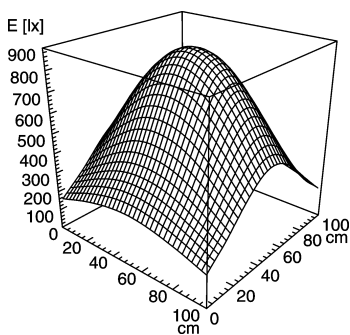

light strip

#112544003-00011083

SLIM LED - LIQ 36

connected load  
 fitted with  
 work equipment  
 mains lead  
 design  
 luminaire body  
 material  
 surface  
 weight (net)  
 fastening  
 power consumption  
 usage  
 lamp cover  
 system of protection  
 class of protection  
 colour luminaire body  
 total length  
 special features  
 max ambient temperature

22-29 V; DC  
 36 x Light-emitting diode  
 without  
 approx. 3.0 m (10ft) ; with free stranded wires  
 mounted version  
  
 aluminium/plastic  
 anodised  
 approx. 0,8 kg  
 screws  
 approx. 22 W  
 without switch  
 acrylic clear  
 IP 67  
 III  
 aluminium colored anodised  
 896 mm (35.3")  
 direction of beam +/- 45° adjustable  
 25C (77F)

E<sub>min</sub>: 190 lx  
 E<sub>m</sub>: 491 lx  
 E<sub>max</sub>: 872 lx

measuring conditions: d=50cm