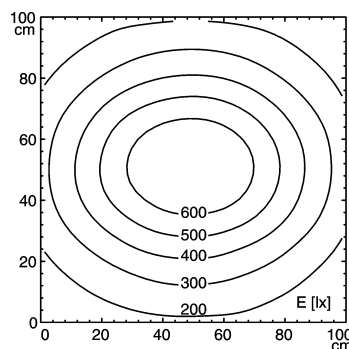

light strip

#112544002-00011082

SLIM LED - LIQ 24

connected load
 fitted with
 work equipment
 mains lead
 design
 luminaire body
 material
 surface
 weight (net)
 fastening
 power consumption
 usage
 lamp cover
 system of protection
 class of protection
 colour luminaire body
 total length
 special features
 max ambient temperature

22-29 V; DC
 24 x Light-emitting diode
 without
 approx. 3.0 m (10 ft) ; with free stranded wires
 mounted version

 aluminium/plastic
 anodised
 approx. 0,7 kg
 screws
 approx. 15 W
 without switch
 acrylic clear
 IP 67
 III
 aluminium colored anodised
 616 mm (24.3")
 direction of beam +/- 45° adjustable
 25C (77F)

E_{min}: 125 lx
 E_m: 360 lx
 E_{max}: 699 lx

measuring conditions: d=50cm