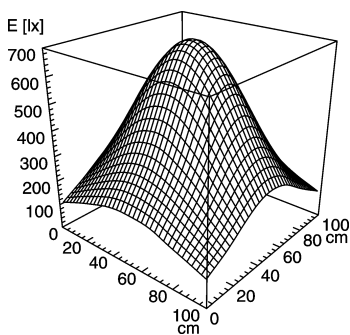

light strip

#112544002-00011082

SLIM LED - LIQ 24

connected load
 fitted with
 work equipment
 mains lead
 design
 luminaire body
 material
 surface
 weight (net)
 fastening
 power consumption
 usage
 lamp cover
 system of protection
 class of protection
 colour luminaire body
 total length
 special features
 max ambient temperature

22-29 V; DC
 24 x Light-emitting diode
 without
 approx. 3.0 m (10 ft) ; with free stranded wires
 mounted version

 aluminium/plastic
 anodised
 approx. 0,7 kg
 screws
 approx. 15 W
 without switch
 acrylic clear
 IP 67
 III
 aluminium colored anodised
 616 mm (24.3")
 direction of beam +/- 45° adjustable
 25C (77F)

E_{min}: 125 lx
 E_m: 360 lx
 E_{max}: 699 lx

measuring conditions: d=50cm