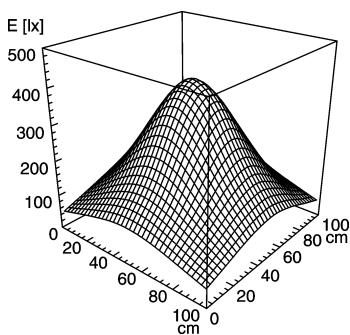

light strip

#112544001-00011081

SLIM LED - LIQ 12

connected load
 fitted with
 work equipment
 mains lead
 design
 luminaire body
 material
 surface
 weight (net)
 fastening
 power consumption
 usage
 lamp cover
 system of protection
 class of protection
 colour luminaire body
 total length
 special features
 max ambient temperature

22-29 V; DC
 12 x Light-emitting diode
 without
 approx. 3.0 m (10 ft) ; with free stranded wires
 mounted version

 aluminium/plastic
 anodised
 approx. 0,4 kg
 screws
 approx. 8 W
 without switch
 acrylic clear
 IP 67
 III
 aluminium colored anodised
 336 mm (13.2")
 direction of beam +/- 45° adjustable
 25C (77F)

E_{min}: 58 lx
 E_m: 184 lx
 E_{max}: 401 lx

measuring conditions: d=50cm