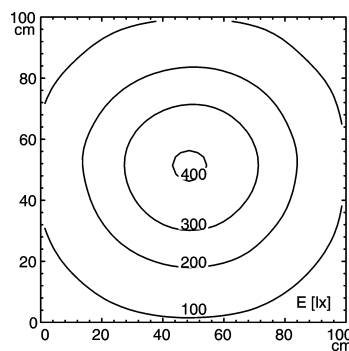

light strip

#112544001-00011081

SLIM LED - LIQ 12

connected load
 fitted with
 work equipment
 mains lead
 design
 luminaire body
 material
 surface
 weight (net)
 fastening
 power consumption
 usage
 lamp cover
 system of protection
 class of protection
 colour luminaire body
 total length
 special features
 max ambient temperature

22-29 V; DC
 12 x Light-emitting diode
 without
 approx. 3.0 m (10 ft) ; with free stranded wires
 mounted version

 aluminium/plastic
 anodised
 approx. 0,4 kg
 screws
 approx. 8 W
 without switch
 acrylic clear
 IP 67
 III
 aluminium colored anodised
 336 mm (13.2")
 direction of beam +/- 45° adjustable
 25C (77F)

E_{min}: 58 lx
 E_m: 184 lx
 E_{max}: 401 lx

measuring conditions: d=50cm