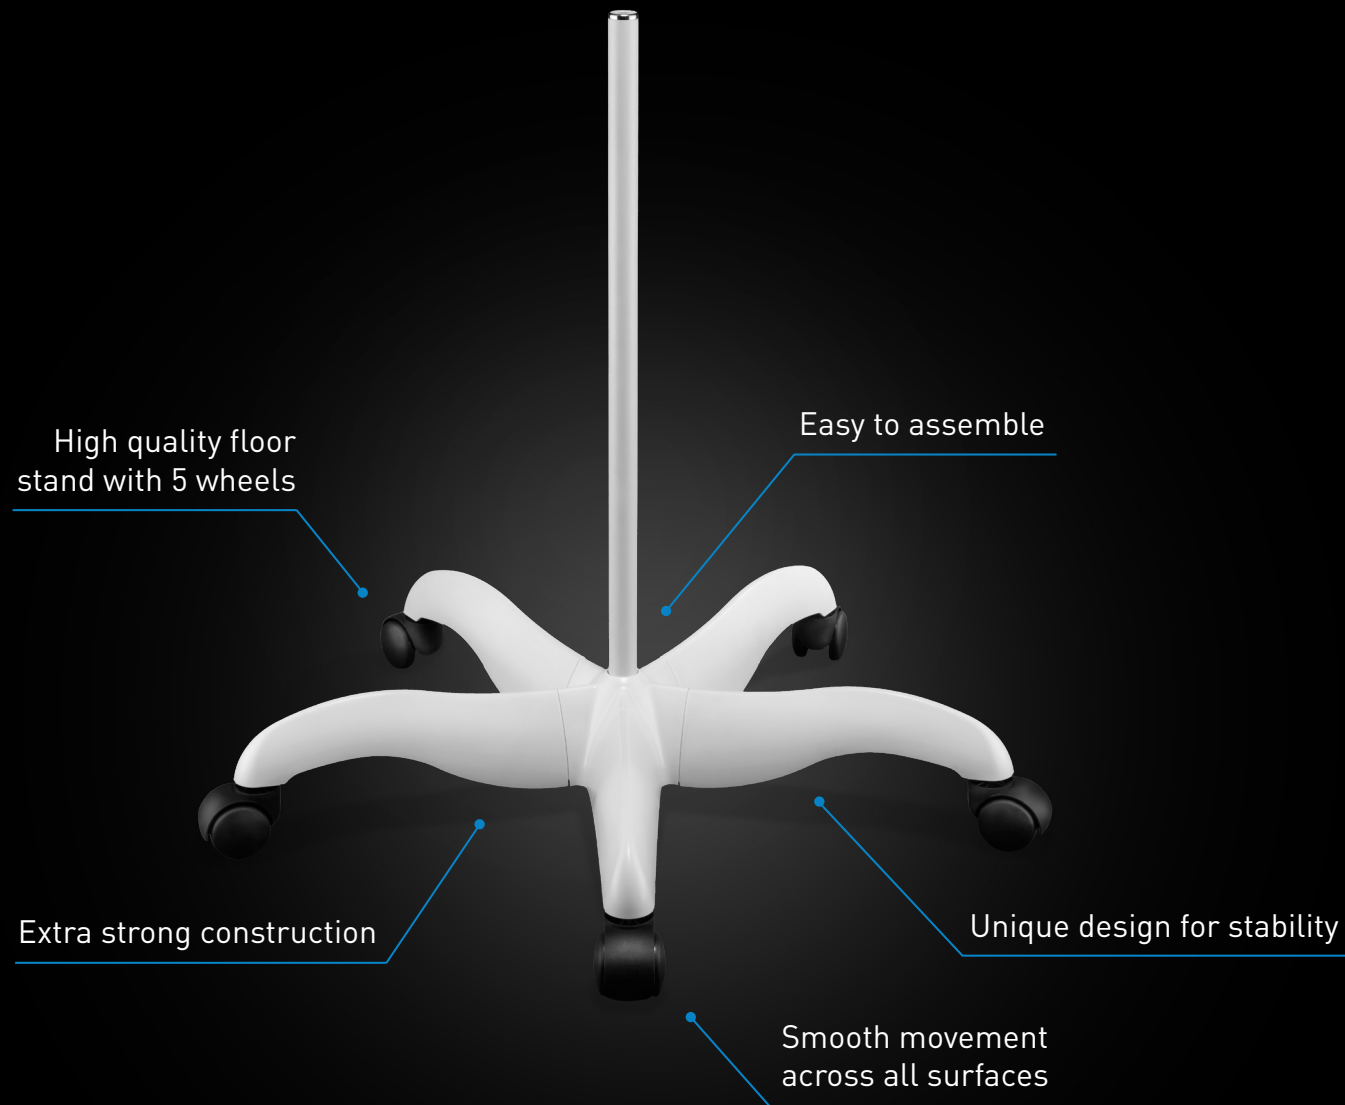

Professional Floor Stand™

WHITE

Features Sheet
U53060

Professional Floor StandTM is compatible with...

Lumi
Task Lamp (U35500)

Luminos
Table Lamp (U35600)

MAG Lamp S
Magnifier (UN1200)

Omega 5
Magnifier (U25110)

Omega 7
Magnifier (U25130)