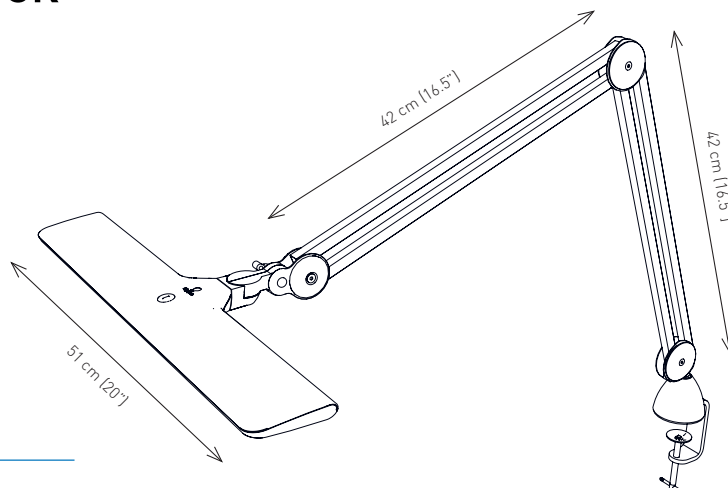

LumiTM Satin Black

U35501

TABLE LAMP

Fact Sheet

Multi-use, bright and powerful, the Lumi has a large shade that can be adjusted vertically, horizontally and laterally to any desired position. Lumi is a professional workstation lamp that enables you to see fine details and true colors.

LED 6,000°K daylight

4,000 Lux at 30cm (12")

2 brightness levels

LIGHT QUALITY

ERGONOMICS

DESIGN

daylightcompany.com

LumiTM Satin Black

TABLE LAMP

U35501

FEATURES

- Wide shade for an even spread of light over a large area
- 2 brightness levels
- Long reach 39.3"
- Multi position head to direct the light where needed
- 2 years guarantee
- High quality daylight LEDs and 95+ CRI so you can see detail and colors accurately
- Satin black steel finish

SPECIFICATIONS

Product information

Weight	4.4lb
Color	Black
Cable length	83"

Light output

Light source	LED
Lumens	1,320lm
Lux at 30cm (12")	4,000
Color temperature	6,000K
CRI	95+
Energy consumption	15W

Packaging information