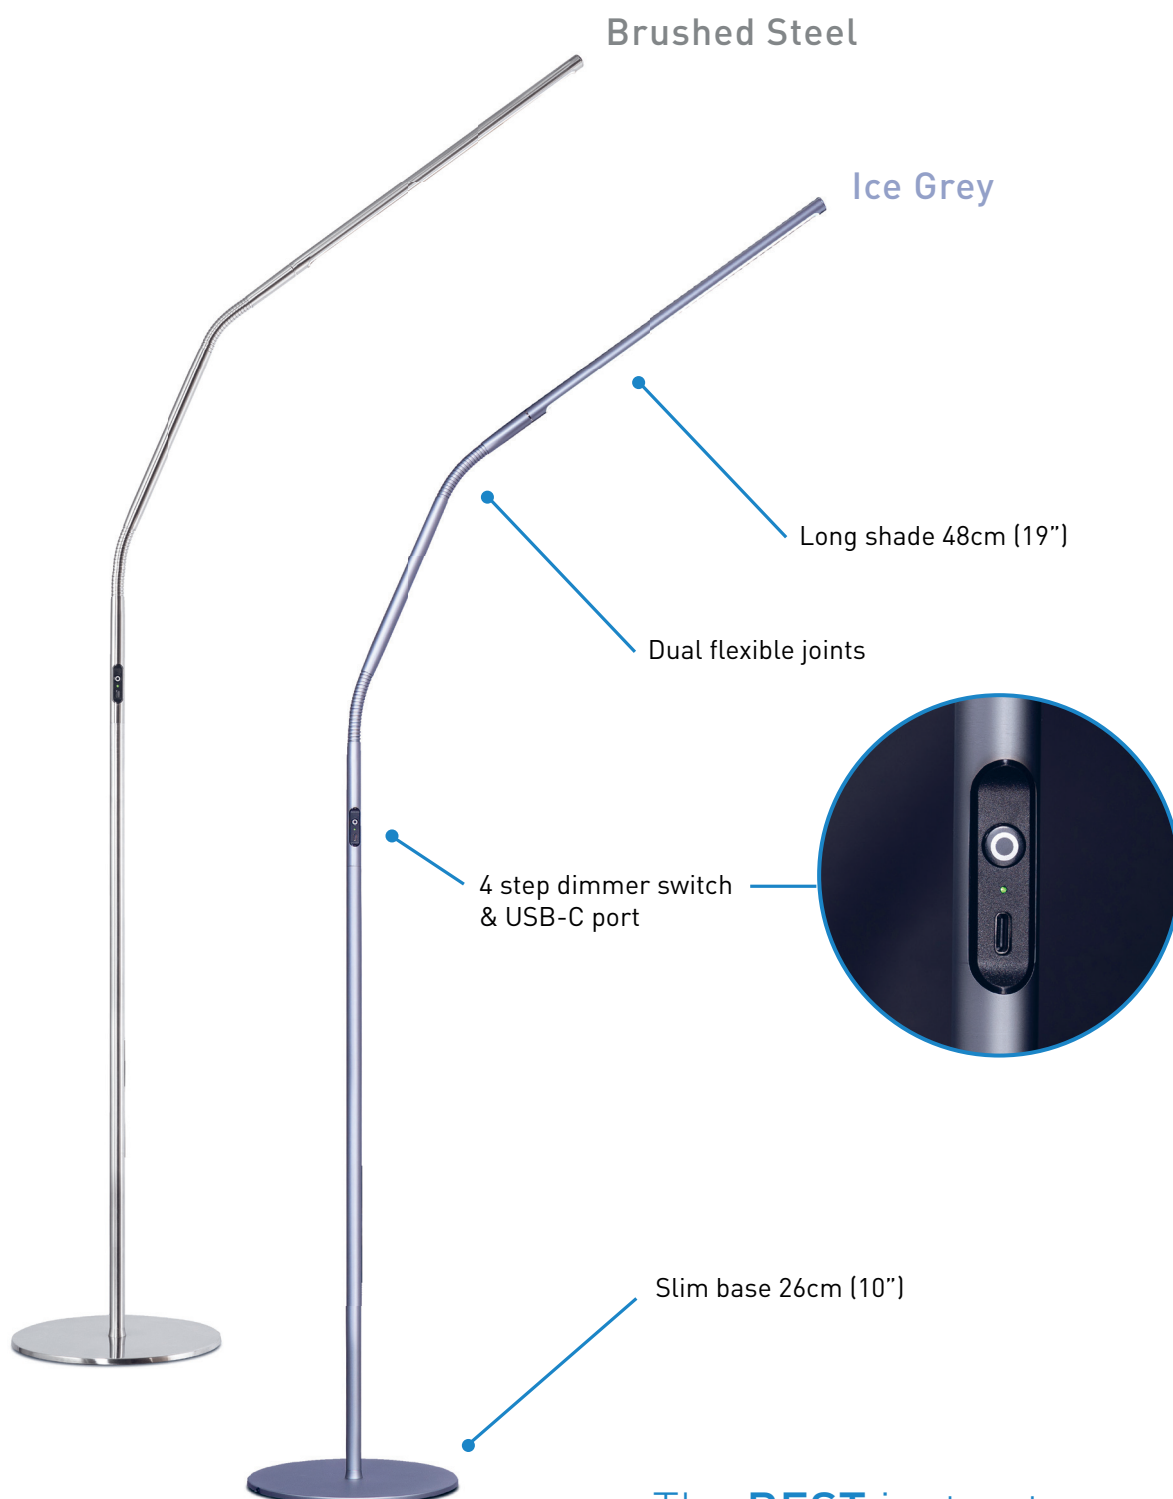

Slimline 4™

FLOOR LAMP

U35119

U35219

Features Sheet

The **BEST** just got
EVEN BETTER!

SEE TRUE COLORS

Daylight 6,000K LEDs with 95+ CRI to see colors accurately at any time of day or night

HIGH-POWER 5V/2A USB-C PORT

Features a high-power 5V/2A USB-C port for fast charging of mobile devices

TACTILE MICRO-SWITCH

Tactile dimmer switch with 4 brightness levels provides option for your desired lighting preference

BRIGHTER THAN EVER

Brighter and sleeker than ever,
enabling visibility of the most
intricate details

ELEVATED HEIGHT

Taller design offers greater
flexibility and reach

ANTI-GLARE SHADE

Anti-glare shade provides
optimal eye comfort and perfectly
even light distribution