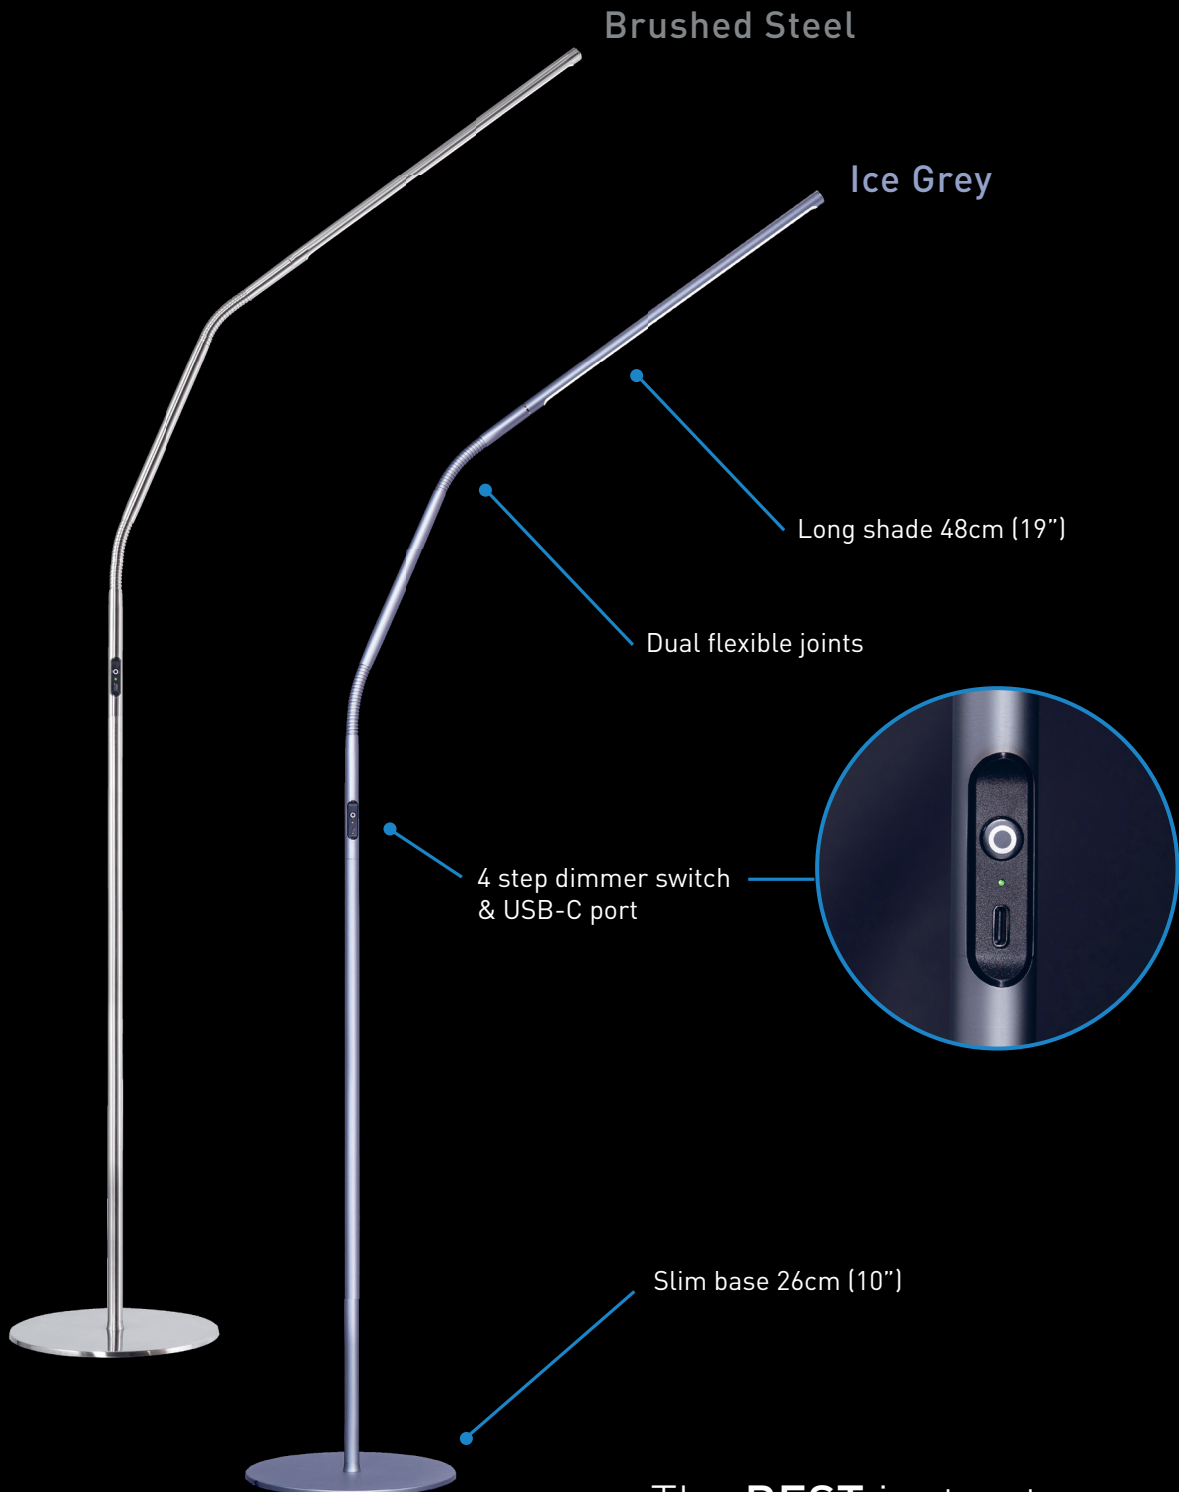

Slimline 4™

FLOOR LAMP

U35119

U35219

Features Sheet

The **BEST** just got
EVEN BETTER!

SEE TRUE COLORS

Daylight 6,000K LEDs with 95+ CRI to see colors accurately at any time of day or night

HIGH-POWER 5V/2A USB-C PORT

Features a high-power 5V/2A USB-C port for fast charging of mobile devices

TACTILE MICRO-SWITCH

Tactile dimmer switch with 4 brightness levels provides option for your desired lighting preference

BRIGHTER THAN EVER

Brighter and sleeker than ever,
enabling visibility of the most
intricate details

ELEVATED HEIGHT

Taller design offers greater
flexibility and reach

ANTI-GLARE SHADE

Anti-glare shade provides
optimal eye comfort and perfectly
even light distribution