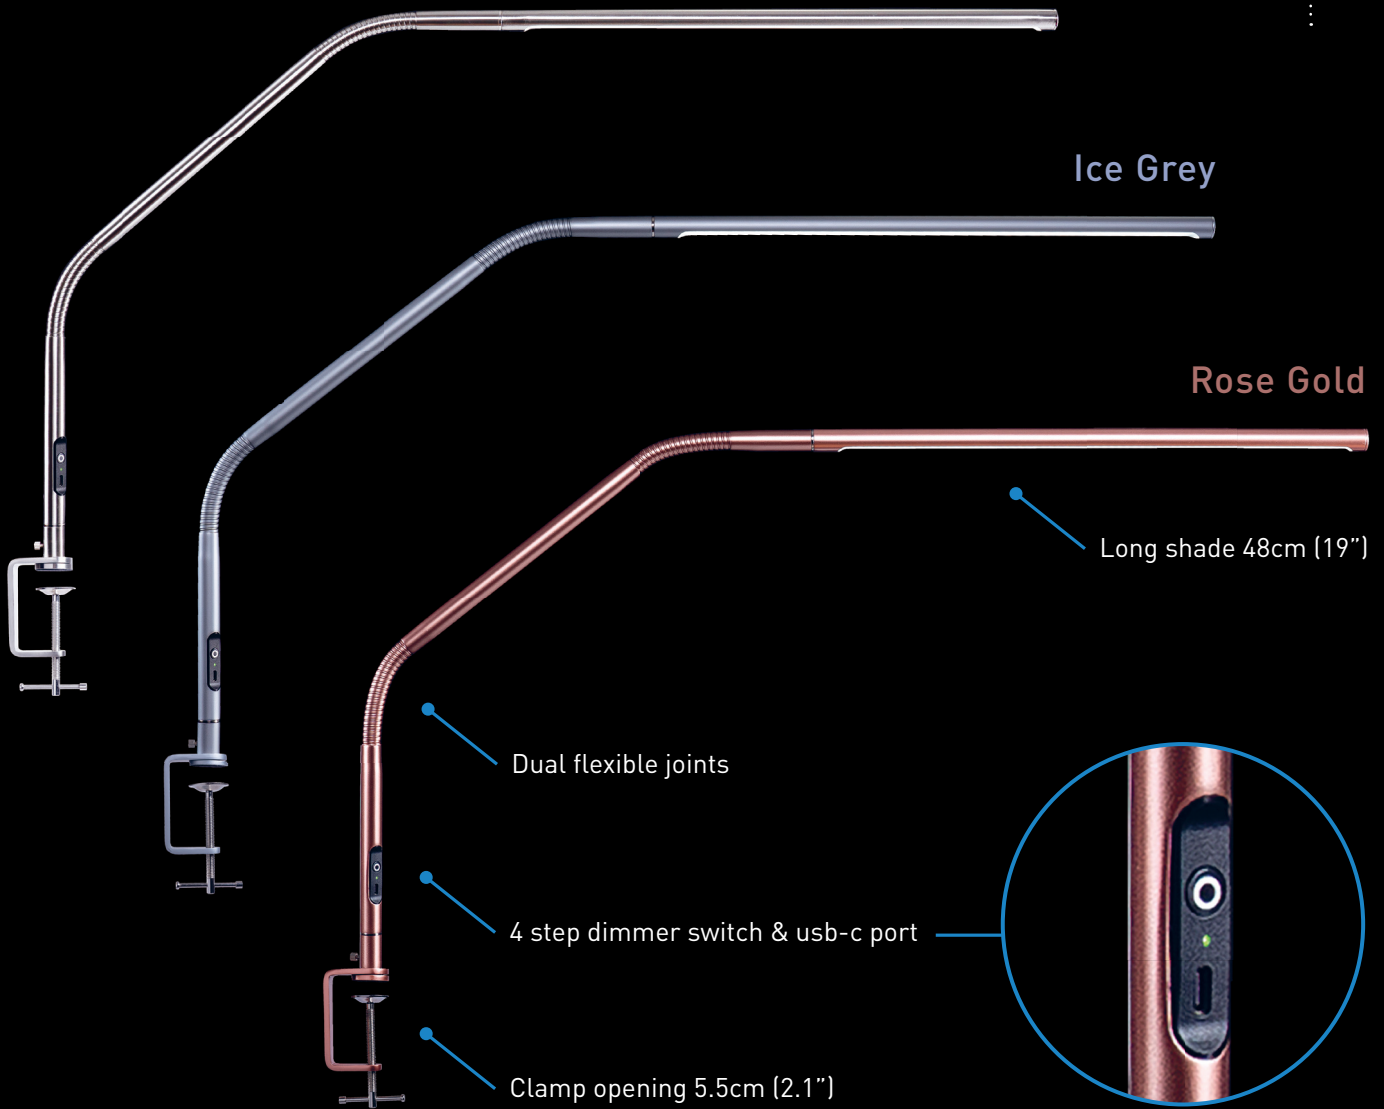

Slimline 4™

TABLE LAMP

U35109

U35209

U35309

Features Sheet

Brushed Steel

Ice Grey

Rose Gold

The **BEST** just got
EVEN BETTER!

SEE TRUE COLORS

Daylight 6,000K LEDs with 95+ CRI to see colors accurately at any time of day or night

HIGH-POWER 5V/2A USB-C PORT

Features a high-power 5V/2A USB-C port for fast charging of mobile devices

TACTILE MICRO-SWITCH

Tactile dimmer switch with 4 brightness levels provides option for your desired lighting preference

BRIGHTER THAN EVER

Brighter and sleeker than ever,
enabling visibility of the most
intricate details

ELEVATED HEIGHT

Taller design offers greater
flexibility and reach

ANTI-GLARE SHADE

Anti-glare shade provides
optimal eye comfort and perfectly
even light distribution