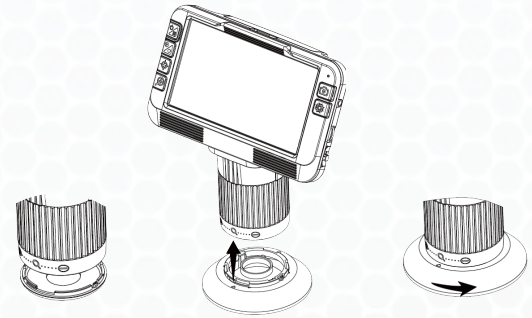

All-in-One System Built-in 5" high resolution LED screen	18" FlexArm Stand Easily bends & stays put in any position	Diffuser Attachment Reduces glare & provides even illumination	ezImageX3 Software Measure, share, annotate and more
--	--	--	--

Mighty Scope ClearVue

Digital Microscope with Diffuser and 18" FlexArm Stand w/ Table Clamp

The Mighty Scope ClearVue with Diffuser and 18" FlexArm Stand w/ Table Clamp has a built in 5" high resolution LED screen offering a magnification range of 8x - 25x. The diffuser attachment reduces glare while providing even illumination on shiny and reflective parts. The FlexArm easily bends and stays put in any position. The included rechargeable battery allows users to operate the microscope without a power supply for hours thus making it suitable for field projects. You can also connect this microscope to an external monitor via an HDMI output for viewing images on a larger screen. The images can be saved on the included Micro SD card.

**With
Diffuser**

**Without
Diffuser**

Mighty Scope ClearVue <i>Digital Microscope [8x-25x] w/Diffuser & 18" FlexArm Stand with Table Clamp</i>	
Item #	26700-220-557D
Magnification	8x-25x 40x-120x (on 24" Monitor)
Working Distance	45mm - 95mm
Resolution	1920(H) x 1080(V)
Image Sensor	2M CMOS Sensor
Illumination	Integrated Ring Light
Interface	<ul style="list-style-type: none"> • Mini USB • HDMI (Type A)
PC Software	ezImageX3
Package Contents	<ul style="list-style-type: none"> • Mighty Scope ClearVue digital microscope • Diffuser attachment • USB cable • Power supply • Snap shot remote control • 16gb MicroSD Card • 2600mAh 18650 Li-ion battery • User guide • 18" FlexArm Stand with Table Clamp • Free ezImageX3 software download